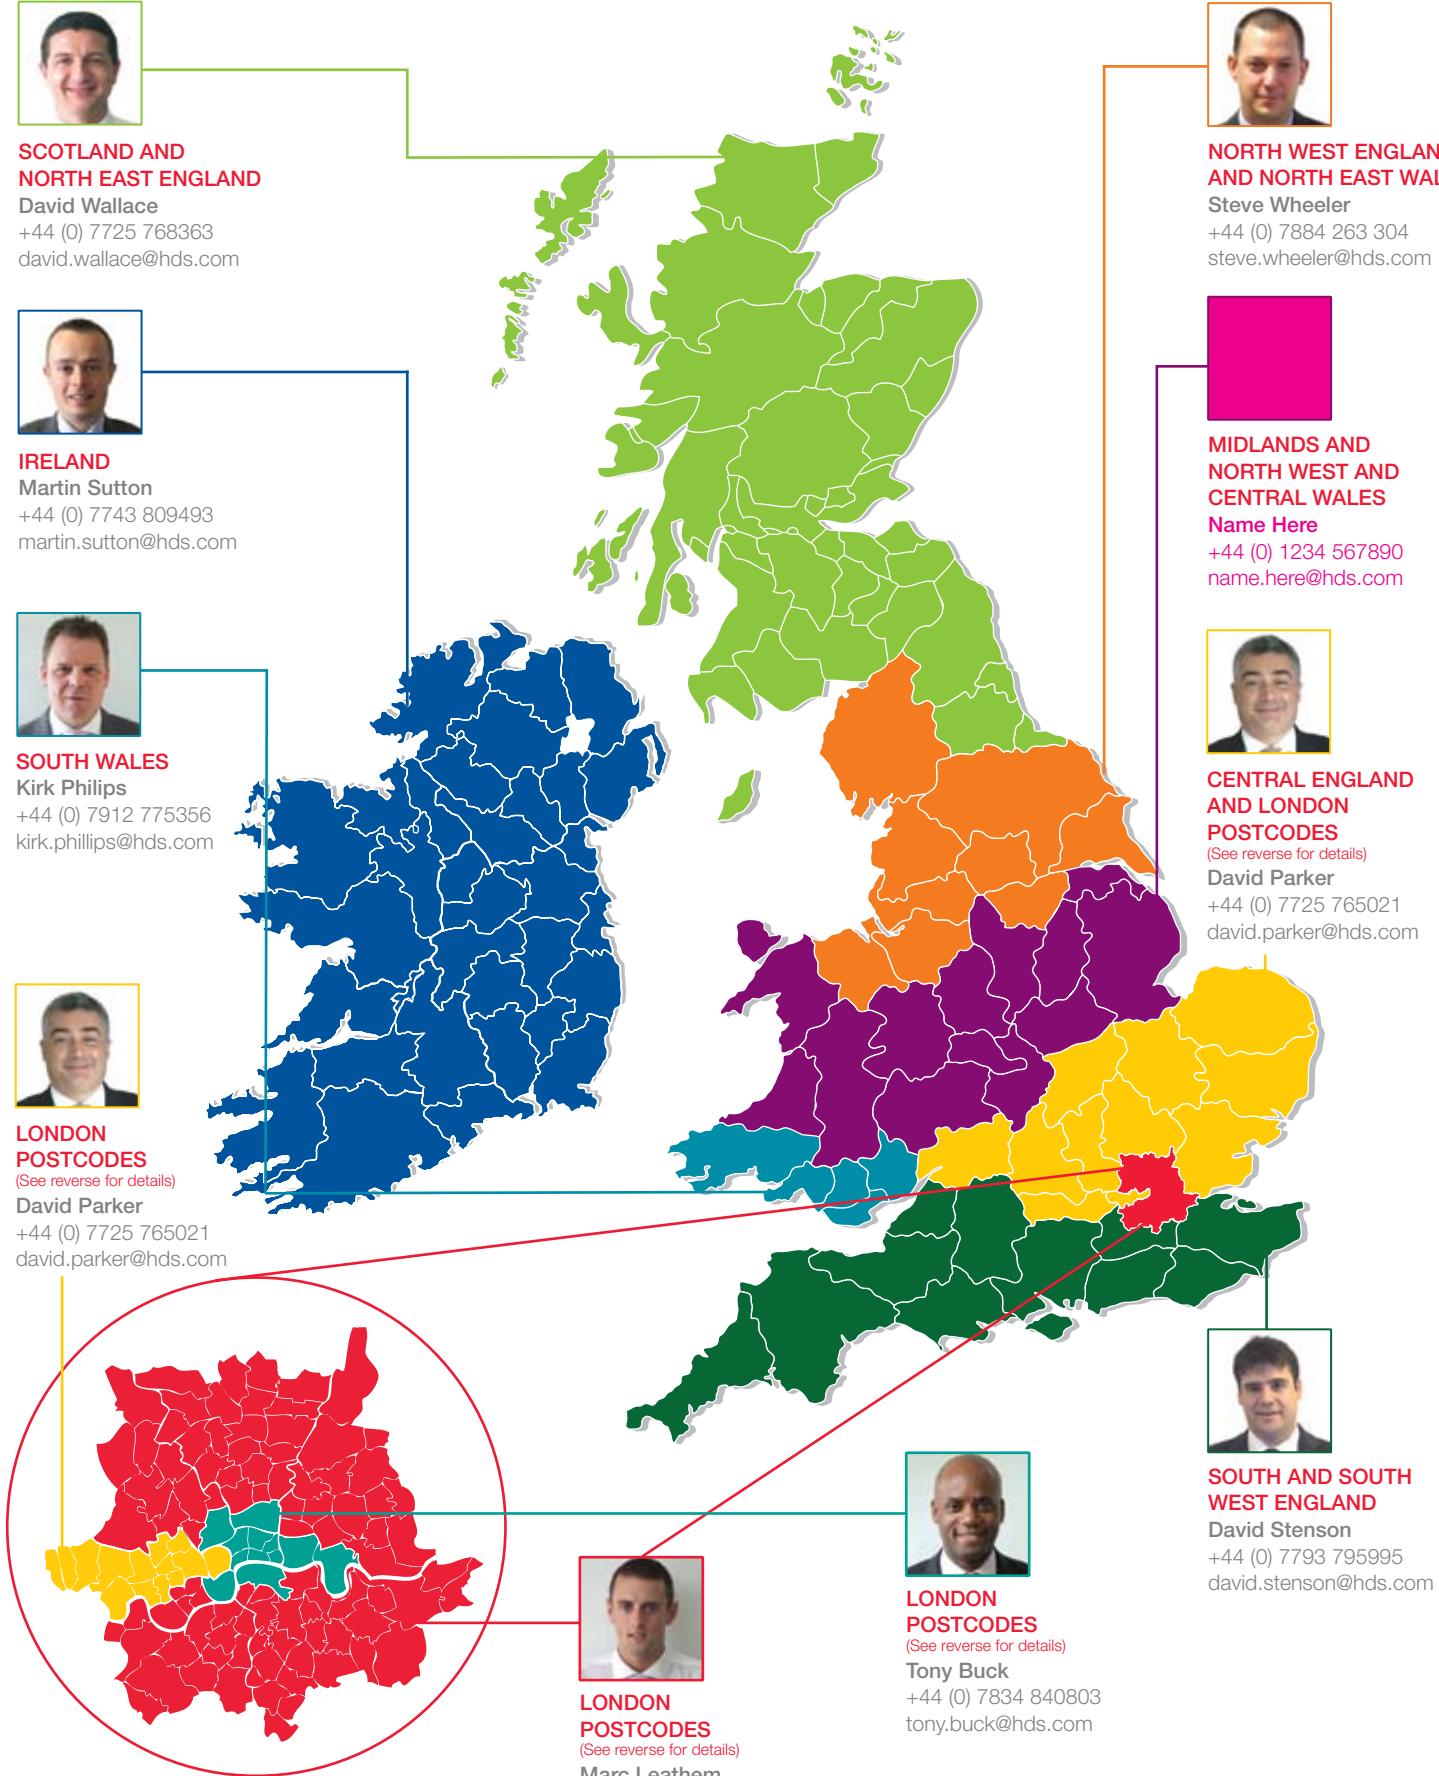

Hitachi Data Systems Commercial Territory Account Managers

**SCOTLAND AND
NORTH EAST ENGLAND**

David Wallace
+44 (0) 7725 768363
david.wallace@hds.com

IRELAND

Martin Sutton
+44 (0) 7743 809493
martin.sutton@hds.com

SOUTH WALES

Kirk Phillips
+44 (0) 7912 775356
kirk.phillips@hds.com

**LONDON
POSTCODES**

(See reverse for details)
David Parker
+44 (0) 7725 765021
david.parker@hds.com

**NORTH WEST ENGLAND
AND NORTH EAST WALES**

Steve Wheeler
+44 (0) 7884 263 304
steve.wheeler@hds.com

**MIDLANDS AND
NORTH WEST AND
CENTRAL WALES**

Name Here
+44 (0) 1234 567890
name.here@hds.com

**CENTRAL ENGLAND
AND LONDON
POSTCODES**

(See reverse for details)
David Parker
+44 (0) 7725 765021
david.parker@hds.com

**SOUTH AND SOUTH
WEST ENGLAND**

David Stenson
+44 (0) 7793 795995
david.stenson@hds.com

**LONDON
POSTCODES**

(See reverse for details)
Tony Buck
+44 (0) 7834 840803
tony.buck@hds.com

**LONDON
POSTCODES**

(See reverse for details)
Marc Leathem
+44 (0) 7834 841177
marc.leathem@hds.com